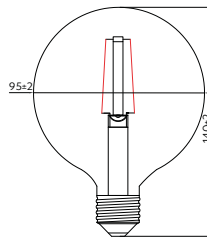

LD-G95FL8-40

LD-G125FL8-40

LD-ST64FL4

LD-C35FL4-40	4 W	35 W	E14	4000 K	13 g
LD-C35FL4-40L					
LD-G45FL4-40					
LD-A60FL8-40	8 W	60 W	E27		34 g
LD-G95FL8-40					10 g
LD-G125FL8-40					200 g
LD-ST64FL4-30	6 W	48 W			46 g
LD-ST64FL4-40					