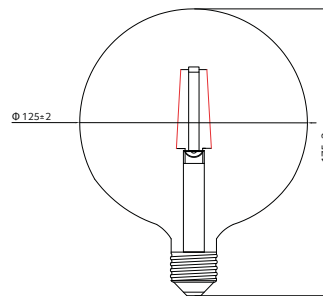

LD-G95FL8-40

LD-G125FL8-40

LD-ST64FL4

LD-C35FL4-40	4 W	35 W	E14	4000 K	13 g
LD-C35FL4-40L					
LD-G45FL4-40					
LD-A60FL8-40	8 W	60 W	E27		34 g
LD-G95FL8-40					10 g
LD-G125FL8-40					200 g
LD-ST64FL4-30	6 W	48 W			46 g
LD-ST64FL4-40					