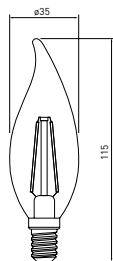

LD-G95FL8-40

LD-G125FL8-40

LD-ST64FL4

LD-C35FL4-40	4 W	35 W	E14	4000 K	13 g
LD-C35FL4-40L					
LD-G45FL4-40					
LD-A60FL8-40	8 W	60 W	E27		34 g
LD-G95FL8-40					10 g
LD-G125FL8-40					200 g
LD-ST64FL4-30	6 W	48 W			46 g
LD-ST64FL4-40					