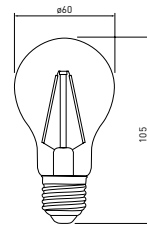

LD-G95FL8-40

LD-G125FL8-40

LD-ST64FL4

LD-C35FL4-40	4 W	35 W	E14	4000 K	13 g
LD-C35FL4-40L					
LD-G45FL4-40					
LD-A60FL8-40	8 W	60 W	E27		34 g
LD-G95FL8-40					10 g
LD-G125FL8-40					200 g
LD-ST64FL4-30	6 W	48 W			46 g
LD-ST64FL4-40					