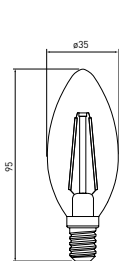

LD-G95FL8-40

LD-G125FL8-40

LD-ST64FL4

LD-C35FL4-40	4 W	35 W	E14	4000 K	13 g
LD-C35FL4-40L					
LD-G45FL4-40					
LD-A60FL8-40	8 W	60 W	E27		34 g
LD-G95FL8-40					10 g
LD-G125FL8-40					200 g
LD-ST64FL4-30	6 W	48 W			46 g
LD-ST64FL4-40					