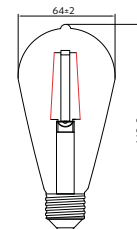

LD-G95FL8-40

LD-G125FL8-40

LD-ST64FL4

LD-C35FL4-40	4 W	35 W	E14	4000 K	13 g
LD-C35FL4-40L					
LD-G45FL4-40					
LD-A60FL8-40	8 W	60 W	E27		34 g
LD-G95FL8-40					10 g
LD-G125FL8-40					200 g
LD-ST64FL4-30	6 W	48 W			46 g
LD-ST64FL4-40					