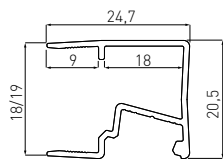

PA-GLAXMNBW3M-AL
PA-GLAXMNBW3M19-AL